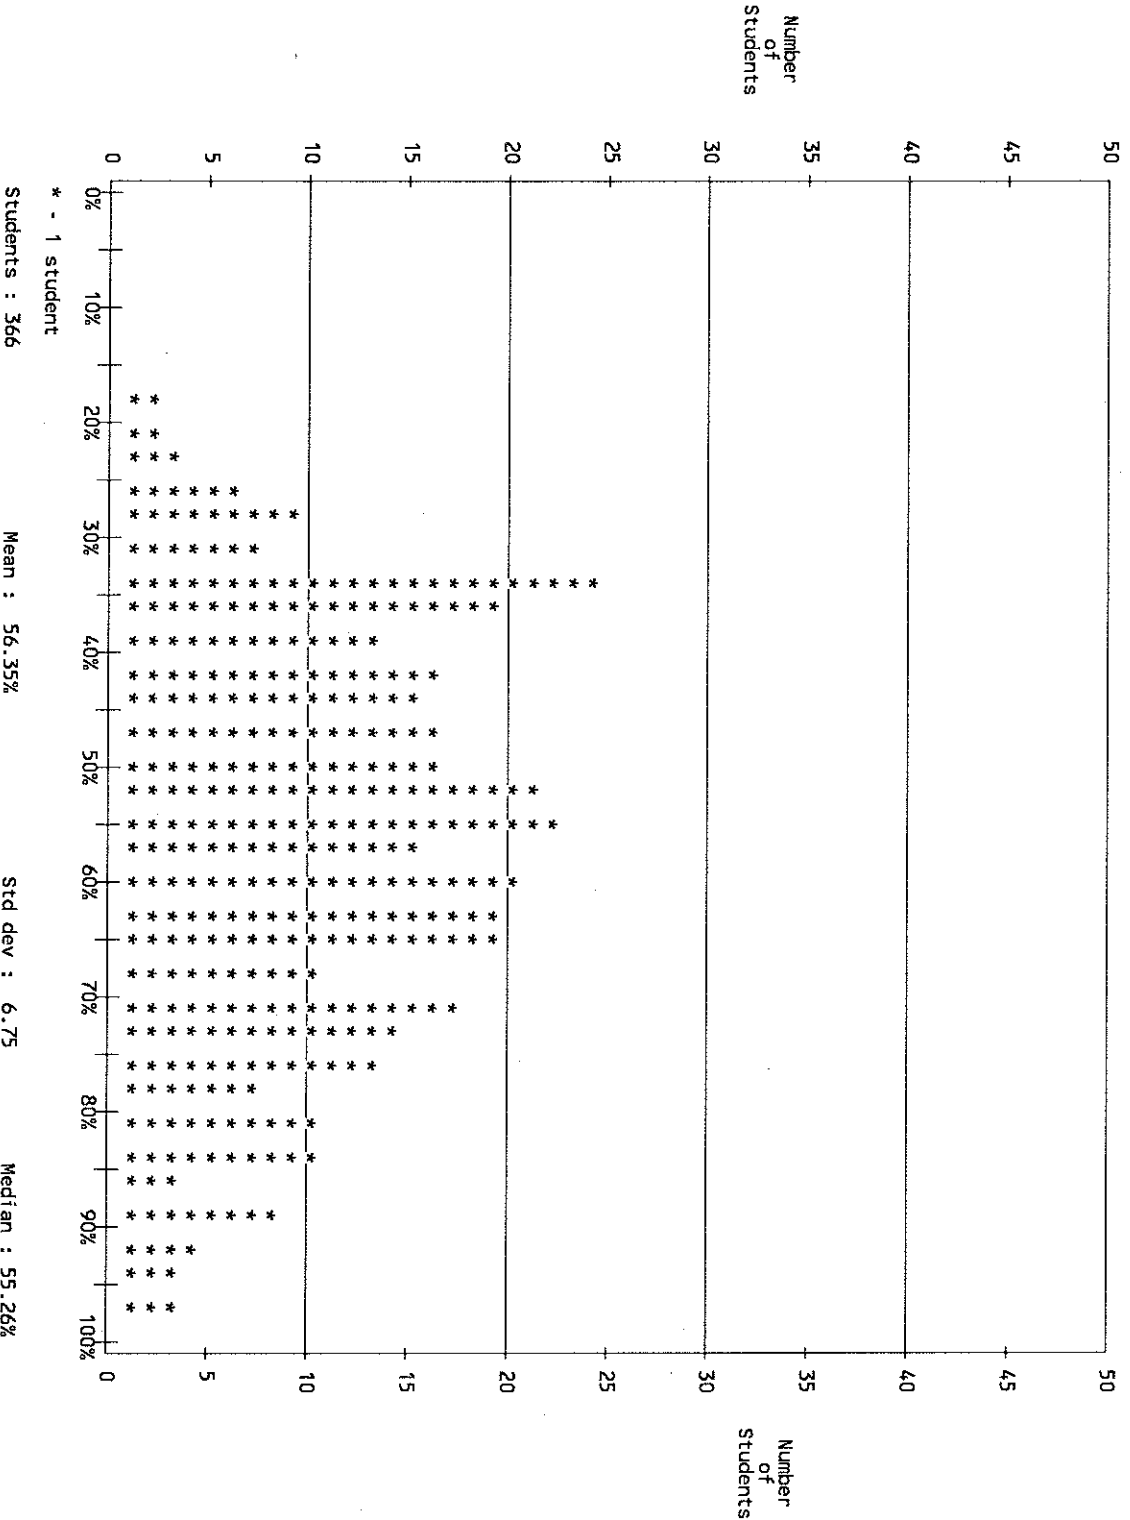

Instructor : MAJOR

Project # : 98164  
Exam # : 001  
Exam Name : COLLEGE GREEK

Department : GREEK  
Course : 0009  
Section : 001

Date : 04/16/13

DISTRIBUTION OF CUMULATIVE PERCENTAGES

\* - 1 student  
Students : 366

Mean : 56.35%

Std dev : 6.75

Median : 55.26%