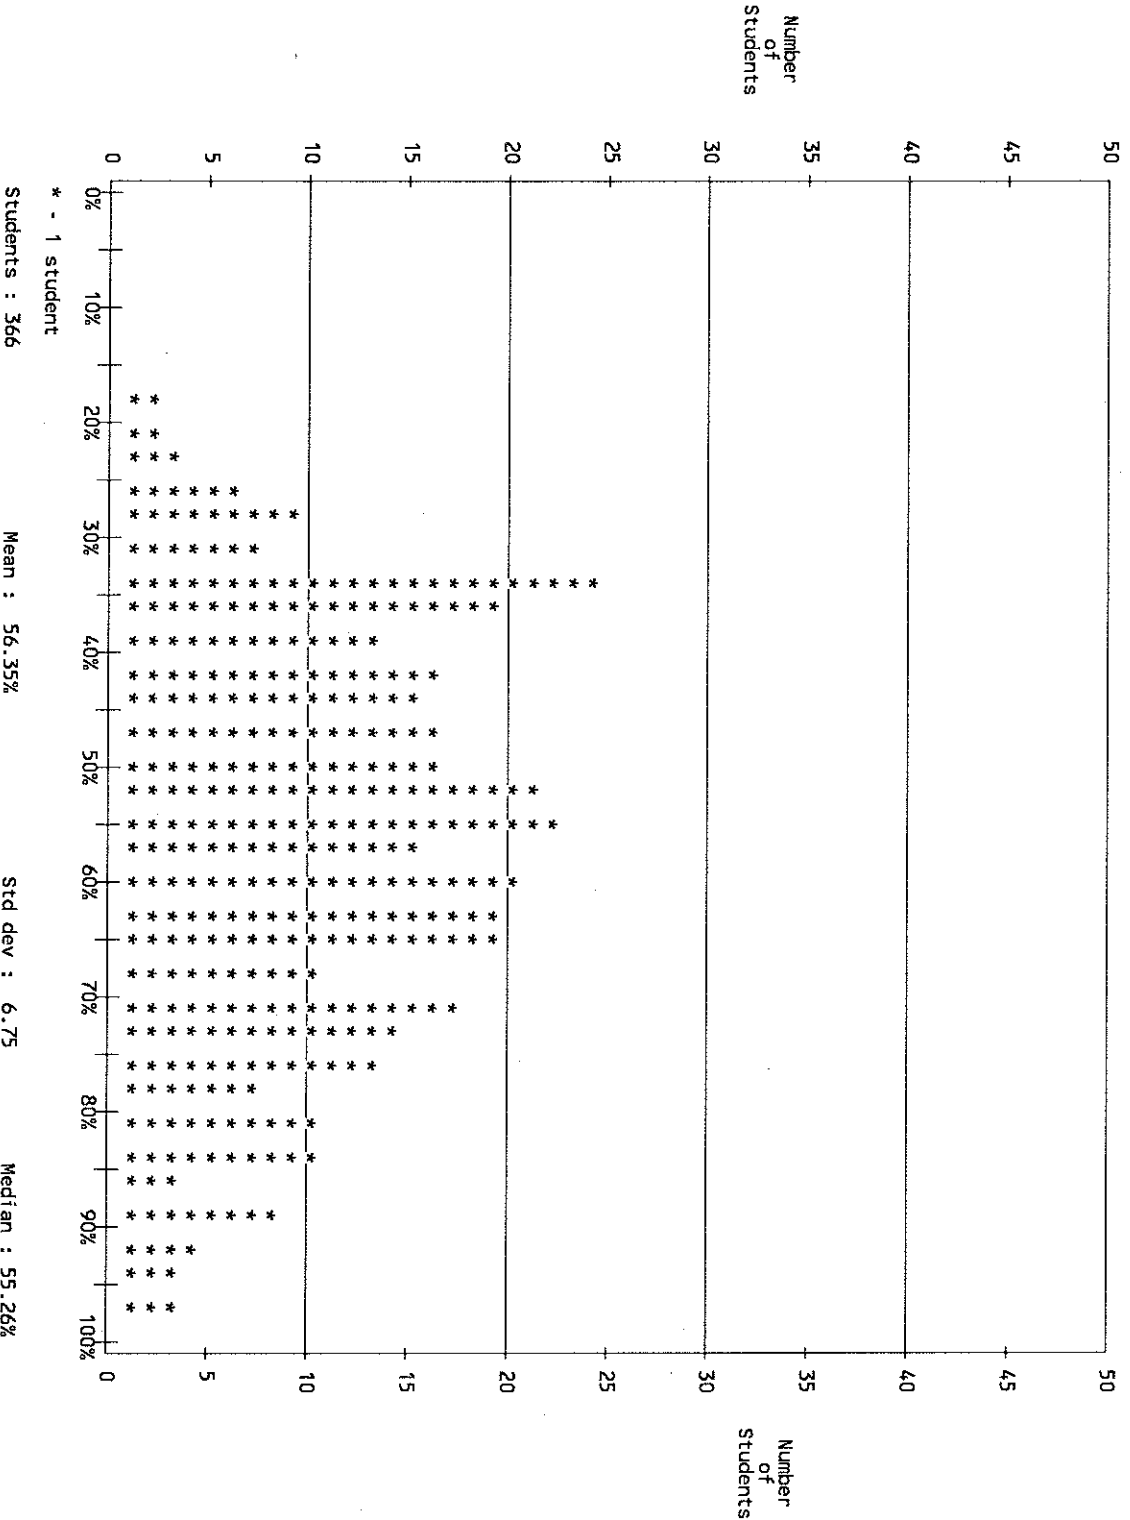

Instructor : MAJOR

Project # : 98164
Exam # : 001
Exam Name : COLLEGE GREEK

Department : GREEK
Course : 0009
Section : 001

Date : 04/16/13

DISTRIBUTION OF CUMULATIVE PERCENTAGES

* - 1 student
Students : 366

Mean : 56.35%

Std dev : 6.75

Median : 55.26%